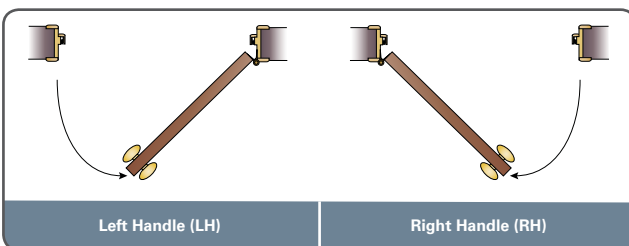

Product Ordering Codes

QuietHome Door 32" Standard - Right:	QHDS32X80R
QuietHome Door 32" Standard - Left:	QHDS32X80L
QuietHome Door 36" Standard - Right:	QHDS36X80R
QuietHome Door 36" Standard - Left:	QHDS36X80L
QuietHome Door 32" THX - Right:	QHDT32X80R
QuietHome Door 32" THX - Left:	QHDT32X80L
QuietHome Door 36" THX - Right:	QHDT36X80R
QuietHome Door 36" THX - Left:	QHDT36X80L

Product Specifications

	QuietHome Door	QuietHome Door THX
STC rating (ASTM E90)	44	51
Thickness	1 3/4"	2 1/4"
Weight	5.7 lbs/sf	15.2 lbs/sf
Width	32" and 36"	
Height	80"	

Always follow manufacturer's installation and application notes. Specifications subject to change.