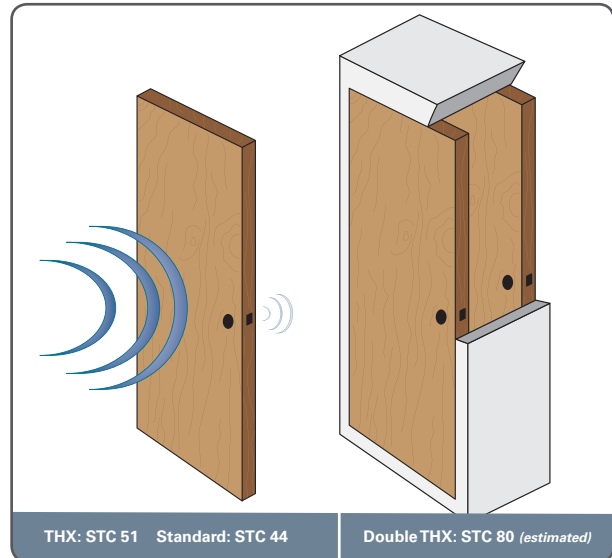

Highest-performance doors for home theaters and offices.

QuietHome Doors deliver superb noise reduction for home theaters and offices. Their high STC ratings – from 44 to 51 for a single door, or over 80 back to back – reduce loud speech to the barely noticeable, or other loud music or noise by a similar amount.

QuietHome Door Benefits

- Superb noise reduction, with STC ratings up to 51, for operable assemblies
- Patent-pending technology, including internally-damped, multi-layer, QuietWood® - based construction
- Only THX-certified soundproof door in the world; excellent for home theaters and commercial studios
- Flush design
- Pre-hung
- Available in unfinished Chinese Maple; can stain and finish as desired
- Lower weight than other soundproof doors, for easier installation and use
- Includes high-performance door seals

QuietHome Door Features

QuietHome Doors reduce noise through multi-layer construction and proprietary viscoelastic polymers.